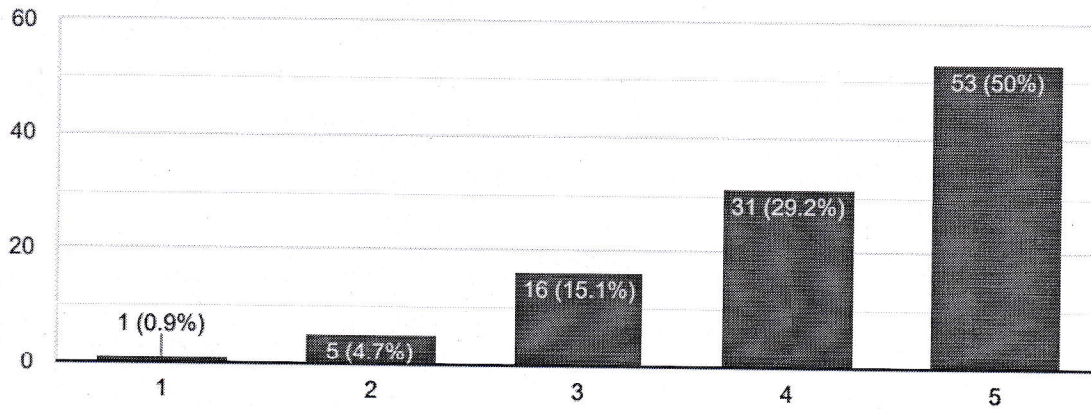

How would you rate the infrastructure of Library in college?

106 responses