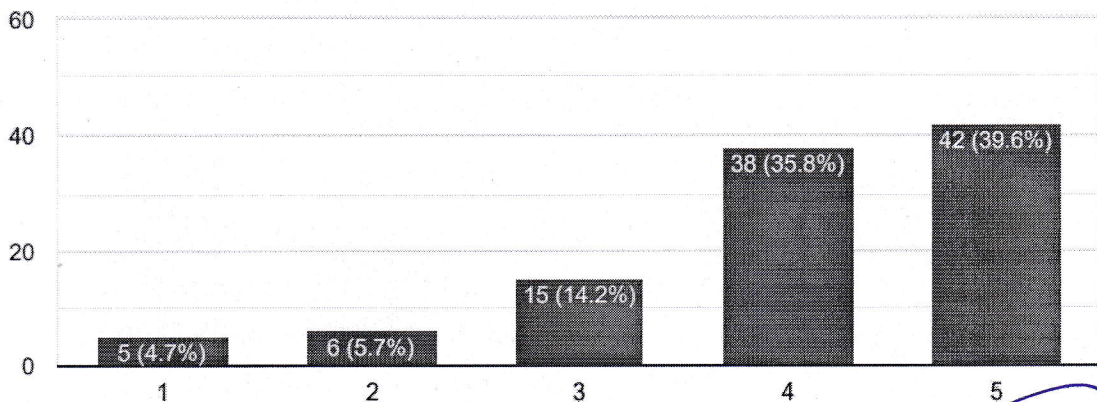

Academic year-2020-21

How would you rate the Cleanliness & greenery of college campus?

106 responses

How would you rate the infrastructure of laboratory in college?

106 responses

[Signature]
Head of the Department
Mechanical Engineering
JECRC, Jaipur