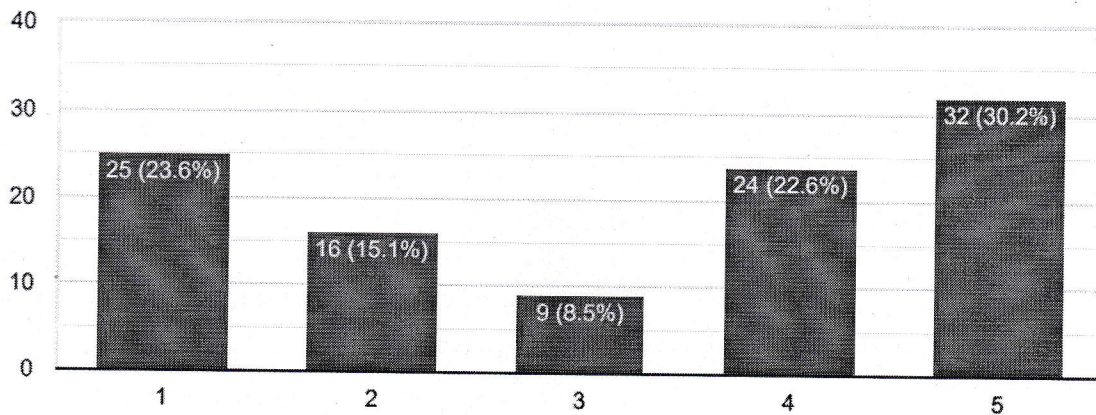

How would you rate the Wi-Fi internet facility in the college?

106 responses

Head of the Department
Mechanical Engineering
JECRC, Jaipur