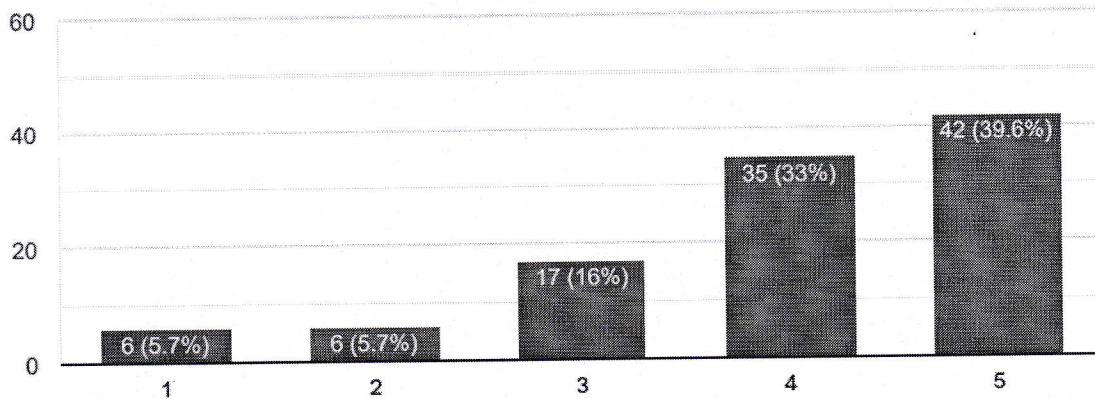

How would you rate the grievances regarding facility?

106 responses

Student's facility feedback forms received from students and summary as follows:

Parameters	Responses		Action taken
	<60%	≥60 %	
How would you rate the Cleanliness & greenery of college campus?	4.7	95.3	Mostly students were satisfied with Cleanliness & greenery of college campus. More cleaning equipments and plantation will be introduced for improvement.
How would you rate the infrastructure of laboratory in college?	10.4	89.6	Mostly students were satisfied with infrastructure of laboratory in college. More modern lab equipments and manuals will introduce for improvement.
How would you rate the infrastructure of Library in college?	5.6	93.4	Most of the students were satisfied with infrastructure of Library in college. More foreign authors books, e-books, journals, research paper will introduce in library for improvement.
How would you rate the Wi-Fi internet facility in the college?	38.7	61.3	Most of the students were satisfied with Wi-Fi internet facility in the college. More routers and maintenance work will