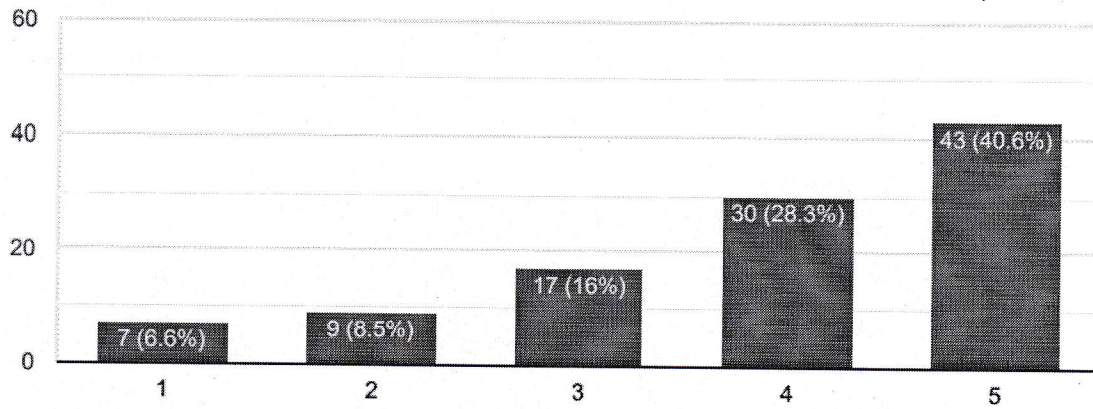

JAIPUR ENGINEERING COLLEGE
AND RESEARCH CENTRE

Jaipur Engineering college and research
centre, Shri Ram ki Nangal, via Sitapura
RIICO Jaipur- 302 022.

Academic year-2020-21

How would you rate sports facility in the college?

106 responses