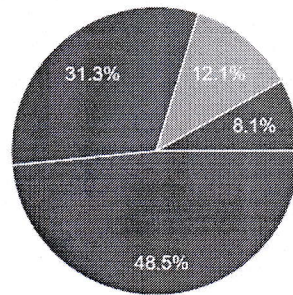

JAIPUR ENGINEERING COLLEGE
AND RESEARCH CENTRE

Jaipur Engineering college and research
centre, Shri Ram ki Nangal, via Sitapura
RIICO Jaipur- 302 022.

Academic year-2020-21

How would you rate the infrastructure of Library in college?

99 responses

- Excellent:(5)
- Very Good:(4)
- Good:(3)
- Satisfactory:(2)
- Needs improvement: (1)

How would you rate the Wi-Fi internet facility in the college?

99 responses