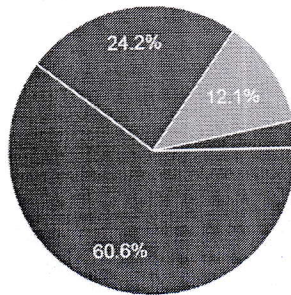

How would you rate the classroom ambiance in the college?

99 responses

- Excellent:(5)
- Very Good:(4)
- Good:(3)
- Satisfactory:(2)
- Needs improvement: (1)

JAIPUR ENGINEERING COLLEGE  
AND RESEARCH CENTRE

Jaipur Engineering college and research  
centre, Shri Ram ki Nangal, via Sitapura  
RIICO Jaipur- 302 022.

Academic year-2020-21

How would you rate the canteen facility?

99 responses

- Excellent:(5)
- Very Good:(4)
- Good:(3)
- Satisfactory:(2)
- Needs improvement: (1)

How would you rate the spiritual cell facility for counseling?

99 responses

- Excellent:(5)
- Very Good:(4)
- Good:(3)
- Satisfactory:(2)
- Needs improvement: (1)

How would you rate the ICT facilities?

99 responses