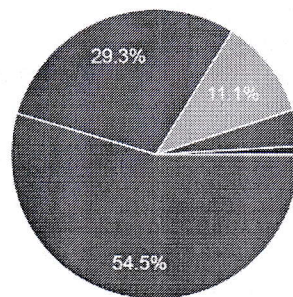

JAIPUR ENGINEERING COLLEGE
AND RESEARCH CENTRE

Jaipur Engineering college and research
centre, Shri Ram ki Nangal, via Sitapura
RIICO Jaipur- 302 022.

Academic year-2020-21

Department of Information Technology

Academic Session 2020-21

Student's Facility Feedback Form

How would you rate the Cleanliness & greenery of college campus?

99 responses

- Excellent:(5)
- Very Good:(4)
- Good:(3)
- Satisfactory:(2)
- Needs improvement: (1)

How would you rate the infrastructure of laboratory in college?

99 responses