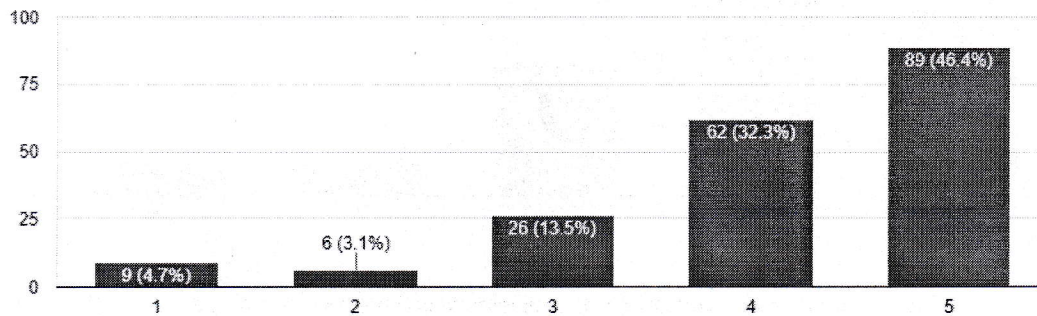

Academic year-
2020-21

To what extent you agree with the level of project-based learning, practical knowledge and practical classes

192 responses

To what extent you agree with the level of co-curriculum activities, workshop, seminar and events

192 responses

To what extent you agree with the development of new facilities and infrastructure.

192 responses

Live
Dean First Year
JECRC, Jaipur

To what extent you agree with the level of attention on weak students.