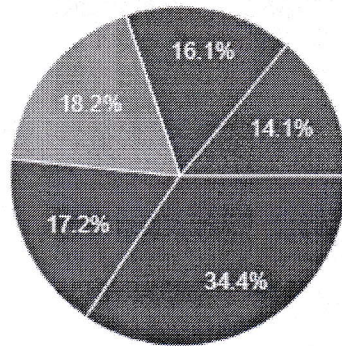

First Year

Academic Session 2020-21

General Feedback Form

Branch

192 responses

- CSE
- ECE
- IT
- AI & DS
- EE
- ME
- CE

To what extent you agree with the level of qualified and experienced faculty members

192 responses