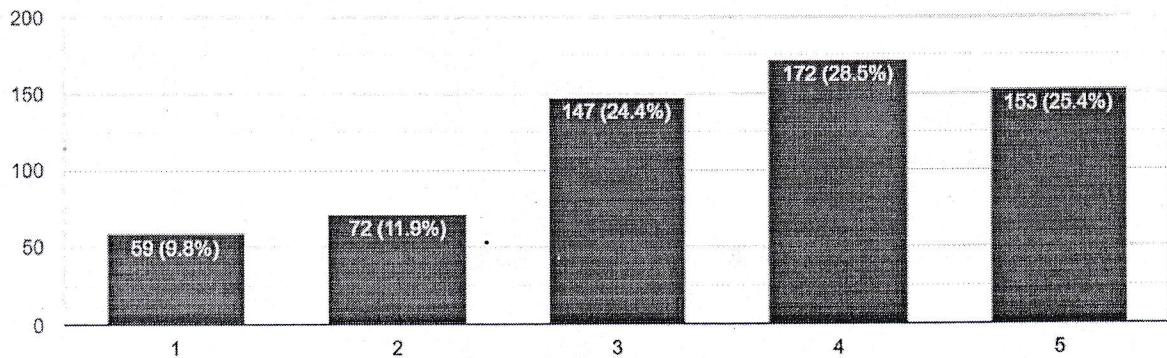

How would you rate the canteen facility?

603 responses