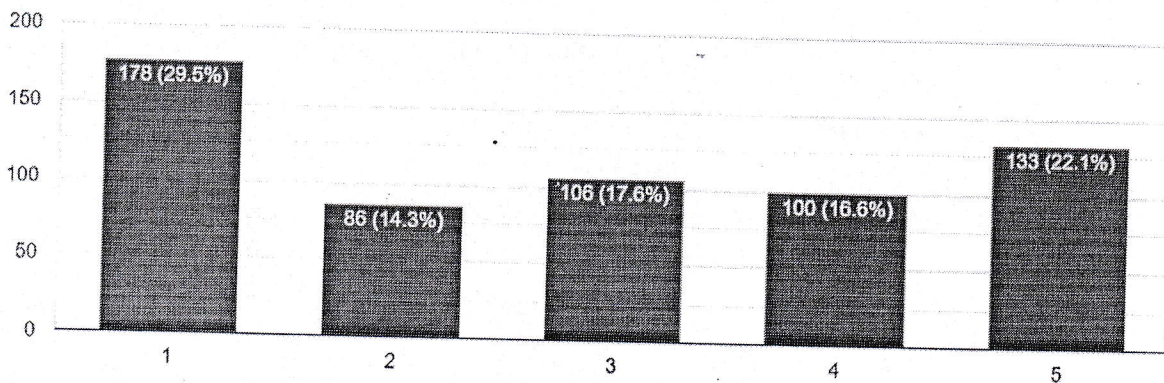

How would you rate the Wi-Fi internet facility in the college?

603 responses