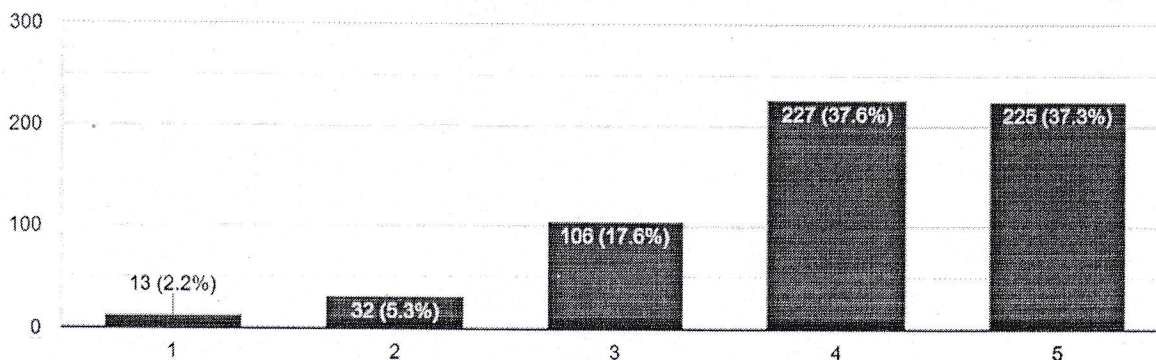

How would you rate the ICT facilities?

603 responses