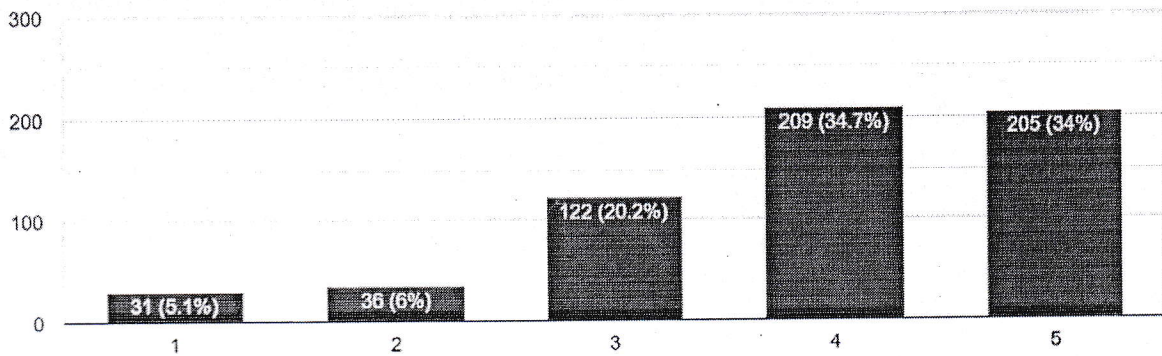

JAIPUR ENGINEERING COLLEGE
AND RESEARCH CENTRE

JAIPUR ENGINEERING COLLEGE AND RESEARCH CENTRE

JECRC Campus, Shri Ram Ki Nangal, Via-Vatika, Jaipur

How would you rate the grievances regarding facility?

603 responses

0
72

JAIPUR ENGINEERING COLLEGE
AND RESEARCH CENTRE

JAIPUR ENGINEERING COLLEGE AND RESEARCH CENTRE

JECRC Campus, Shri Ram Ki Nangal, Via-Vatika, Jaipur

Student's Facility Feedback forms received from students and summary as follows

Parameters	Responses(In %)		Action taken
	≥60	<60	
Cleanliness and greenery of college campus	93.6	6.4	Inform to block in charge to maintain the cleanliness
infrastructure of laboratory in college	88.8	11.2	Students are appreciated the laboratories but few industries supported lab to be set up. It is proposed to equip the laboratory with latest instruments like 3D Printers, etc.
infrastructure of Library in college	92.2	7.8	Students are appreciated the college library and suggested extra separate space for MOOC and digital library courses
Wi-Fi internet facility in the college	56.3	43.7	Students are appreciated free Wi-fi facility provided to the students and faculty members. Issues related to Wi-Fi communicated to principal for necessary action.
Class room ambience in the college	85.6	14.4	Requirement of projectors, Marker boards, air conditioning, etc. maybe considered.
canteen facility	78.3	21.7	Communicated to Principal to change the Canteen.
spiritual cell facility for counseling	96.6	3.4	Students are appreciated appreciate spiritual cell and discussed to organize more activities.
ICT facilities	92.5	7.5	Discussed with Principal to add to the number of ICT based classroom as few students expressed the need of more ICT facilities
sports facility in the college	78.2	21.8	Discussed with principal sir to appoint a teacher in-charge (male and Female) for sports activities.
First Aid facility in college	85.7	14.3	The requirement has been communicated to principal and also discussed for a seek room.
Grievances regarding facility	88.9	11.1	Discussed with principal and grievance committee has been formed.

(HOD)
Head of the Department
Computer Science & Engineering