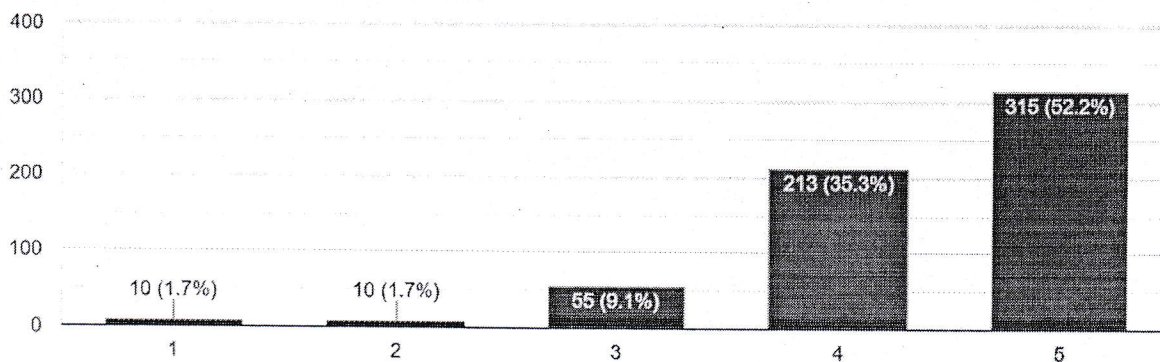

JAIPUR ENGINEERING COLLEGE
AND RESEARCH CENTRE

JAIPUR ENGINEERING COLLEGE AND RESEARCH CENTRE

JECRC Campus, Shri Ram Ki Nangal, Via-Vatika, Jaipur

How would you rate the spiritual cell facility for counseling?

603 responses