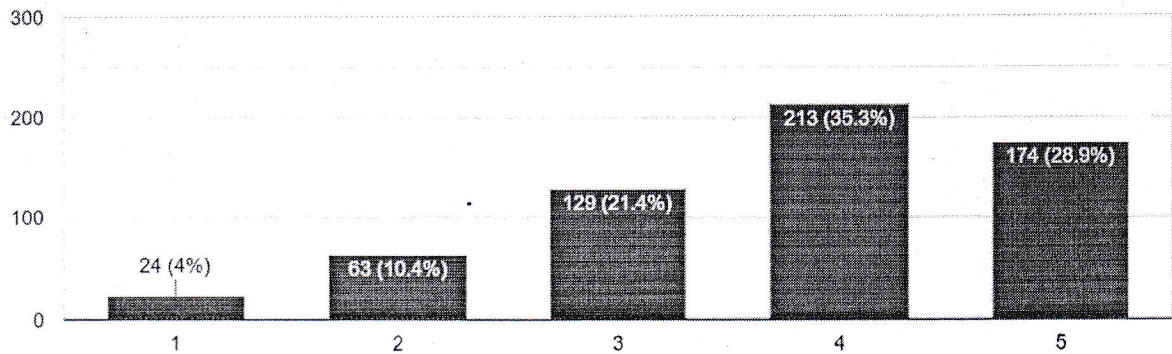

JAIPUR ENGINEERING COLLEGE
AND RESEARCH CENTRE

JAIPUR ENGINEERING COLLEGE AND RESEARCH CENTRE

JECRC Campus, Shri Ram Ki Nangal, Via-Vatika, Jaipur

How would you rate the classroom ambience in the college?

603 responses