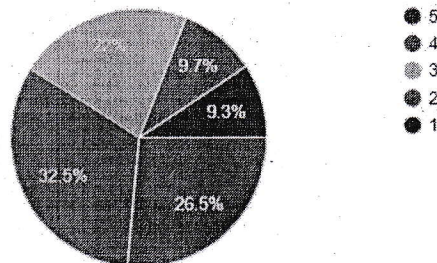

268 responses.

To what extent you agree that timings of mess are properly maintained.

268 responses

JAIPUR ENGINEERING COLLEGE
AND RESEARCH CENTRE

Jaipur Engineering college and research
centre, Shri Ram ki Nangal, via Sitapura
RIICO Jaipur- 302 022.