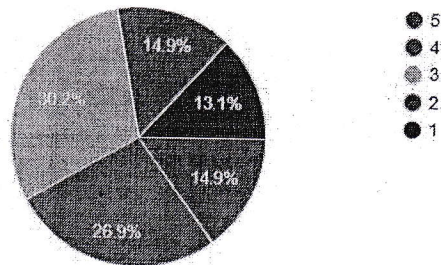

To what extent the cleanliness of kitchen and dining space are properly taken care of.

268 responses