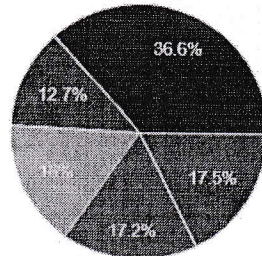

JAIPUR ENGINEERING COLLEGE
AND RESEARCH CENTRE

Jaipur Engineering college and research
centre, Shri Ram ki Nangal, via Sitapura
RIICO Jaipur- 302 022.

Academic year-2019-
20

To what extent the Wi-Fi facility is available in the hostel campus.

268 responses