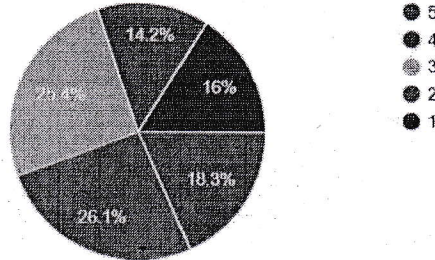

How would you rate the menu is properly displayed?

268 responses

How would you rate Do's and Don'ts are displayed?

268 responses