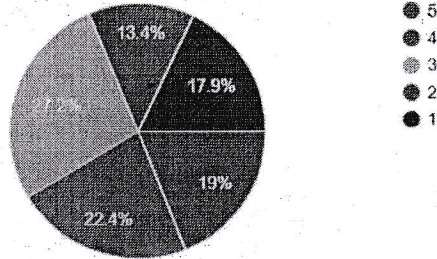

268 responses.

To what extent you agree that timings of mess are properly maintained.

268 responses

JAIPUR ENGINEERING COLLEGE
AND RESEARCH CENTRE

Jaipur Engineering college and research
centre, Shri Ram ki Nangal, via Sitapura
RIICO Jaipur- 302 022.